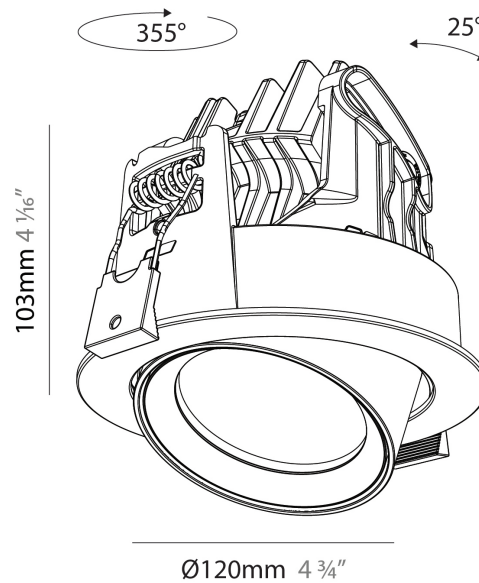

GENERAL

Series: Centriq
Subseries: Centriq Round Adjustable
Brand: Prolicht
Division: Architectural
Mounting Type: Recessed
Mounting Location: Ceiling
Subcategory: Spots

PHYSICAL

Shape: Cylinder
Diameter (mm): 120
Diameter (in): 4 ¾
Height (mm): 105
Height (in): 4 ⅛
Min. Recessing Depth (mm): 120
Min. Recessing Depth (in): 4 ¾
Light Distribution: Adjustable / Direct
Weight (kg): 0.649
Diffuser: Lens Pack - No Lens / Opal / Linear Spread Lens / Honeycomb / Spread Lens
Fixture Finish: SSR / BKV / CWI / CRY / HAB / UFT / ITA / RUA / FTG / MYG / LOD / PUS / FRO / FUP / KIA / POP / BLS / SPG / MEY / GOH / GUM / CHC / COM / ABZ / JAG / OBR / MOS / ROR
Fixture Material: Aluminum
Cut-out Measurements: Dia. 112mm / 4 7/16"

ELECTRICAL

Lamp Type: LED (Zhaga Standard)
Input Wattage (W): 27.3
Total Output Wattage (W): 24.5
Dimming: Tri-Mode (Non-Dimming and Phase Dimming (120Vac only) and 0-10V Dimming)
Driver Included: Yes
Driver Location: Recessed Housing
Driver Type: Constant Current - Universal
Driver Class: Class 2
Input Voltage (V): 120 - 277
Constant Current (MA): 700

LED

Color Temperature (*K): 2700 / 3000 / 3500 / 4000
Max. Delivered Lumen (lm): 2348 / 2444 / 2549 / 2669
Nominal Lumen (lm): 2788 / 2903 / 3027 / 3170
CRI: >90 CRI
Lamp Life (hrs): 50000

OPTICAL

Reflector°: 20 / 32 / 54
Adjustability: Rotational 350°; Tilt 90°

RATINGS AND CERTIFICATIONS

Certified By: Certified for North American Standards
IP rating: IP20