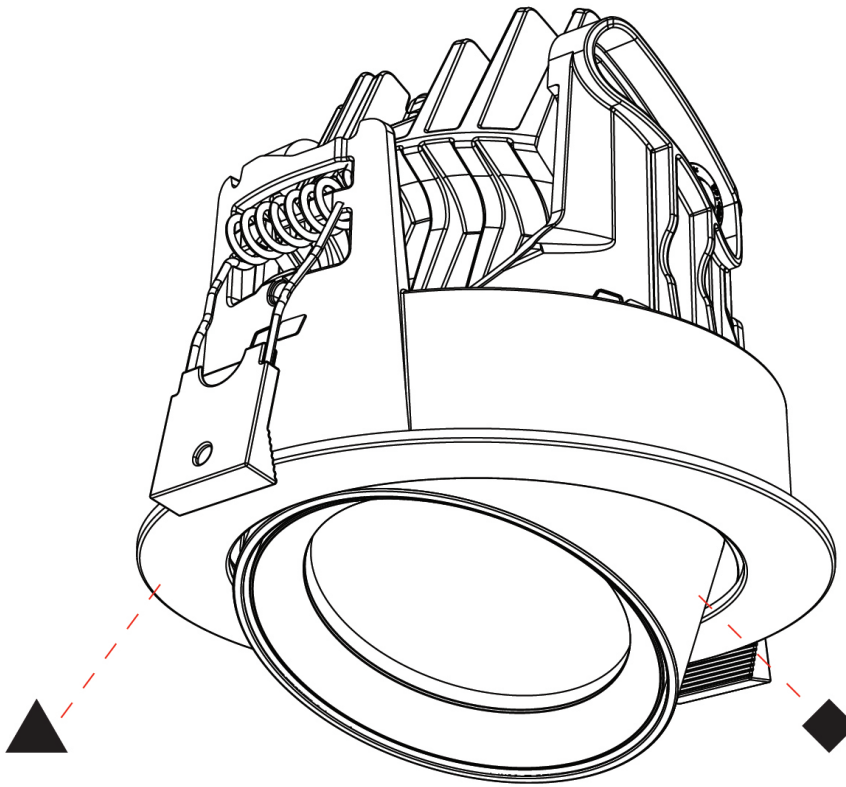

CENTRIQ ROUND ADJUSTABLE RECESSED

A35977-

PROJECT	_____
TYPE	_____
SPECIFIER	_____
QUANTITY	_____
DATE	_____

A