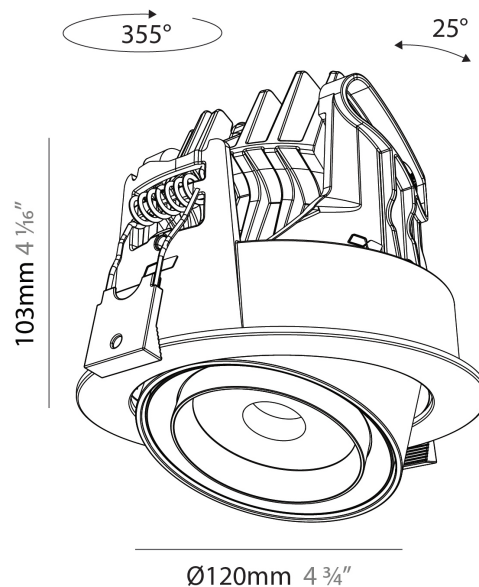

GENERAL

Series: Centriq
Subseries: Centriq Round Flex Adjustable
Brand: Prolicht
Division: Architectural
Mounting Type: Recessed
Mounting Location: Ceiling
Subcategory: Spots

PHYSICAL

Shape: Cylinder
Diameter (mm): 120
Diameter (in): 4 ¾
Height (mm): 105
Height (in): 4 ⅛
Min. Recessing Depth (mm): 120
Min. Recessing Depth (in): 4 ¾
Light Distribution: Adjustable / Direct
Weight (kg): 0.666
Fixture Finish: SSR / BKV / CWI / CRY / HAB / UFT / ITA / RUA / FTG / MYG / LOD / PUS / FRO / FUP / KIA / POP / BLS / SPG / MEY / GOH / GUM / CHC / COM / ABZ / JAG / OBR / MOS / ROR
Fixture Material: Aluminum
Cut-out Measurements: Dia. 112mm / 4 7/16"

ELECTRICAL

Lamp Type: LED (Zhaga Standard)
Input Wattage (W): 8.2
Total Output Wattage (W): 7.3
Dimming: Dali Dimming
Driver Included: No
Driver Location: Remote
Driver Type: Constant Current - Universal
Driver Class: Class 2
Input Voltage (V): 120 - 277
Constant Current (MA): 200

LED

Color Temperature (°K): 2700-6500 Tunable White
Max. Delivered Lumen (lm): 391 - 451
Nominal Lumen (lm): 576 - 664
CRI: >90 CRI
Lamp Life (hrs): 50000

OPTICAL

Beam Angle: 14 - 46
Adjustability: Rotational 350° / Tilt 25°

RATINGS AND CERTIFICATIONS

Certified By: CSA Certified to UL and CSA Standards
IP rating: IP20