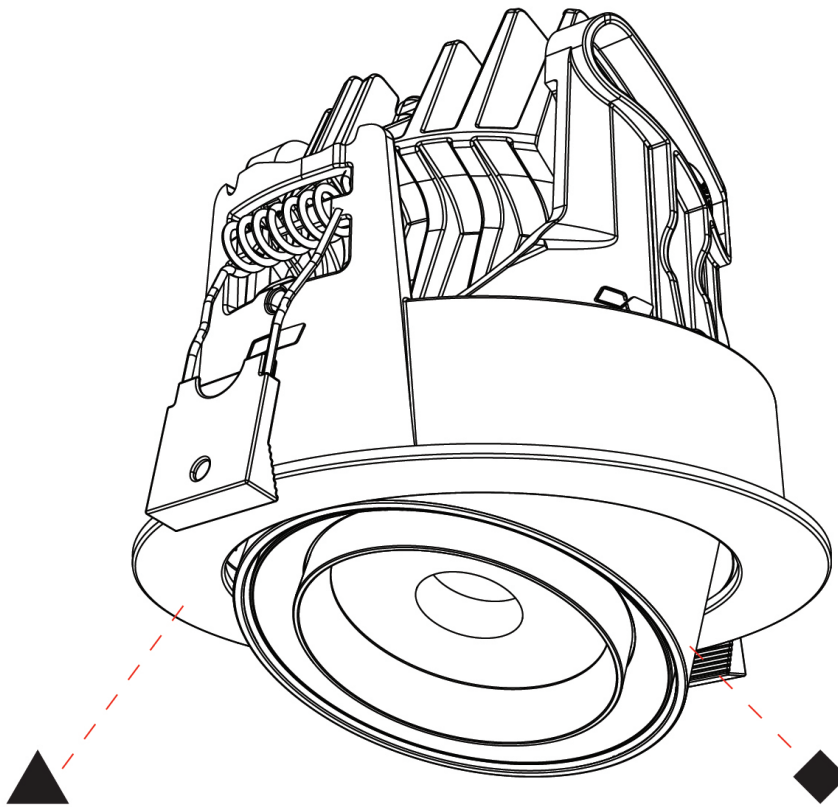

CENTRIQ ROUND FLEX ADJUSTABLE RECESSED

A35981-

PROJECT

TYPE

SPECIFIER

QUANTITY

DATE